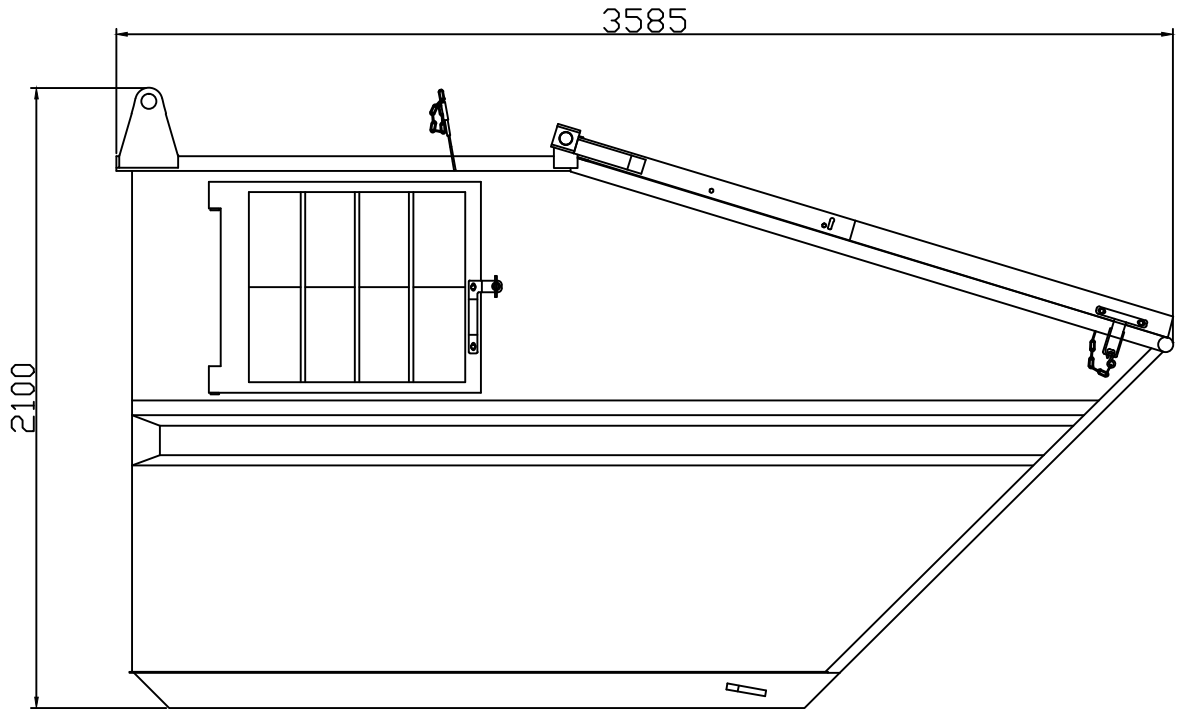

8 M³

Denne tegning tilhører SJ-container APS og må ikke afhændes eller kopieres uden firmaets skriftlige tilladelse.

REV	SIGN	DATE	REVISION

SJCONTAINER

Mørkebjergvej 1 - 5600 Faaborg
Tlf. 63 61 40 50 - Fax 63 61 40 52
post@sj-container.dk www.sj-container.dk

Vip 8 M³

	DATE	SIGN
DRAWN		
CHECKED		
APPR.		
SCALE:		
REPLACES:		
NO:	A3	Rev.
REPLACED BY: